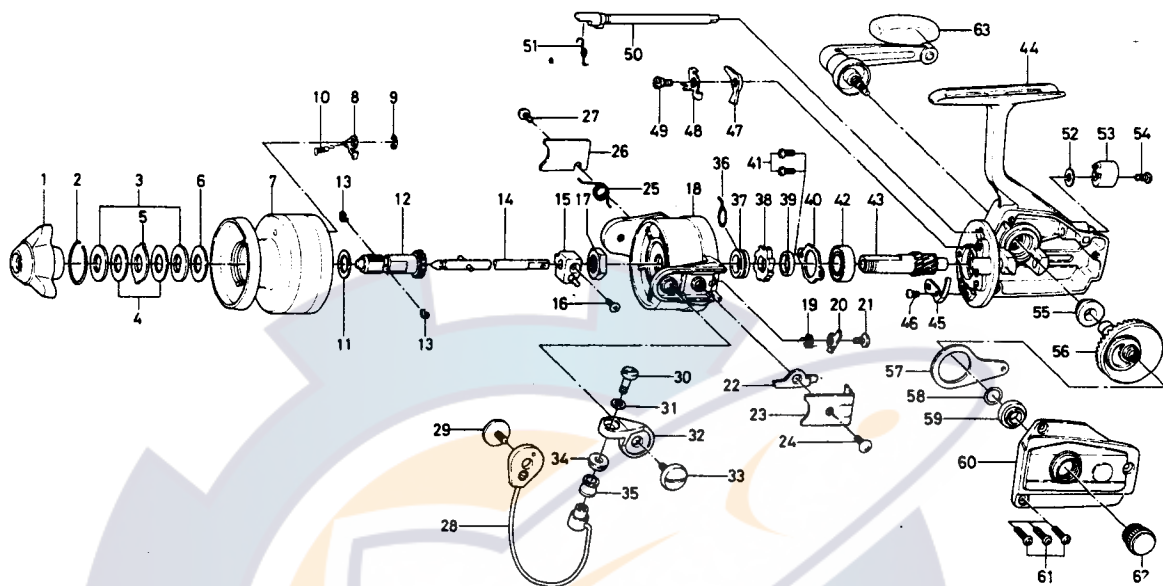

# SPINNING REEL 1300X

**KEY NO. 1 ~ 13**  
**6-733-7704**

**SPOOL ASSEMBLY**

Key No.	Parts No.	Parts Name	Key No.	Parts No.	Parts Name
1	6-740-3311	Drag knob	33	6-363-5201	Arm lever screw
2	6-170-4601	Drag washer retainer	34	6-501-1601	Roller collar
3	6-374-4802	Drag D washer	35	6-250-4221	Line roller
4	6-373-3701	Disc washer	36	6-145-0901	Anti-reverse claw spring
5	6-373-3603	Drag A washer	37	6-501-9901	Spring holder
6	6-373-3704	Drag washer A	38	6-280-9001	Ratchet
7	6-733-8905	Spool	39	6-501-9801	Spacer
8	6-807-5301	Spool click claw	40	6-321-0901	Ball bearing ret. washer
9	6-320-5901	Spool click claw retainer	41	6-351-0901	Ball bearing ret. washer screw
10	6-145-2101	Spool click claw spring	42	6-635-4801	Ball bearing
11	6-375-5701	Spool washer	43	6-403-2201	Pinion gear
12	6-720-1721	Spool metal	44	6-701-5003	Body
13	6-151-7211	Spool metal leaf spring	45	6-822-3101	Cam kick plate
14	6-711-4601	Main shaft	46	6-351-6601	Cam kick plate screw
15	6-637-0102	Oscillating support	47	6-111-8201	Anti-reverse claw
16	6-351-5311	Oscillating slider screw	48	6-041-7101	Anti-reverse claw plate
17	6-340-8301	Rotor nut	49	6-363-9301	Anti-reverse claw-screw
18	6-202-1035	Rotor	50	6-461-7101	Anti-reverse cam
19	6-145-0701	Bail kick cam spring	51	6-144-0321	Anti-reverse cam spring
20	6-571-0821	Bail kick cam	52	6-371-6903	Anti-reverse lever washer
21	6-354-0701	Bail kick cam screw	53	6-541-6801	Anti-reverse lever
22	6-821-3101	Bail kick lever	54	6-353-4401	Anti-reverse lever screw
23	6-041-7221	Bail kick lever cover	55	6-637-4511	Bearing metal
24	6-351-7701	Bail kick lever cover screw	56	6-414-1312	Drive gear
25	6-145-1011	Bail spring	57	6-481-2101	Oscillating slider
26	6-041-7301	Bail spring cover	58	6-637-4511	Bearing metal
27	6-351-7701	Bail spring cover screw	59	6-375-8500	Drive gear washer
28	6-725-8111	Bail	60	6-707-0201	Body cover
29	6-363-5201	Bail holder screw	61	6-353-0001	Body cover screw
30	6-353-1811	Bail screw	62	6-803-4802	Handle screw cap
31	6-375-1001	Bail washer	63	6-815-8701	Handle
32	6-231-2901	Arm lever			